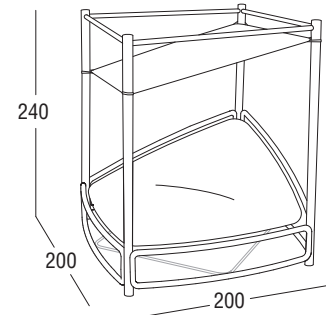

Design: Antonio De Marco, Simone Fanciullacci

Product: Day-bed

Sizes: cm 200x200x240h (79"x79"x95"h)

FEATURES

- Frame:** 304 steel base and aluminum pillars, polyester powder coating
- Glides:** Nylon PA6
- Net:** High resistance Polyester
- Sun shade sail:** Acrylic with stainless steel buckles
- Finishings:** White, Cipria
- Optional:** Ground fixing plates (art. 43AN)

Net weight unit  74

Gross weight unit  120,5

Packages per unit 2

Packages sizes  base cm 205x105x217h
pillars cm 43,5x242x18h

Packages volume 4,86 m³

Stackable  NO

FINISHINGS

UV, marine environment, scratch resistant